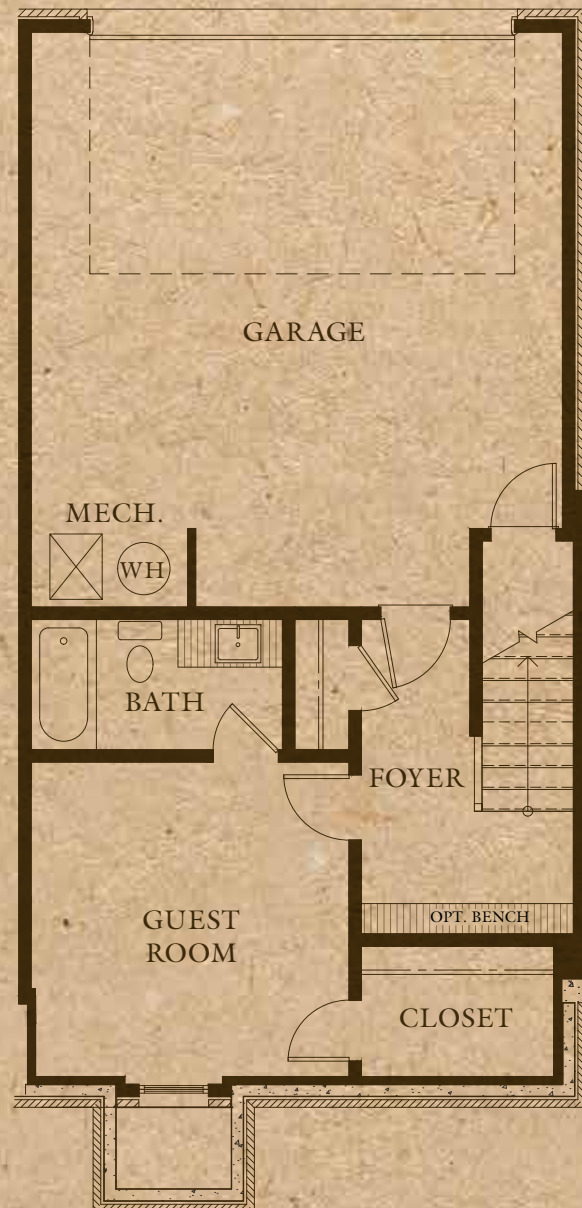

OldTownLilburn.com

RESIDENCES 7

4 BEDROOMS

3.5 BATHS

2,148 SQ.FT.

BASEMENT

1ST FLOOR

2ND FLOOR