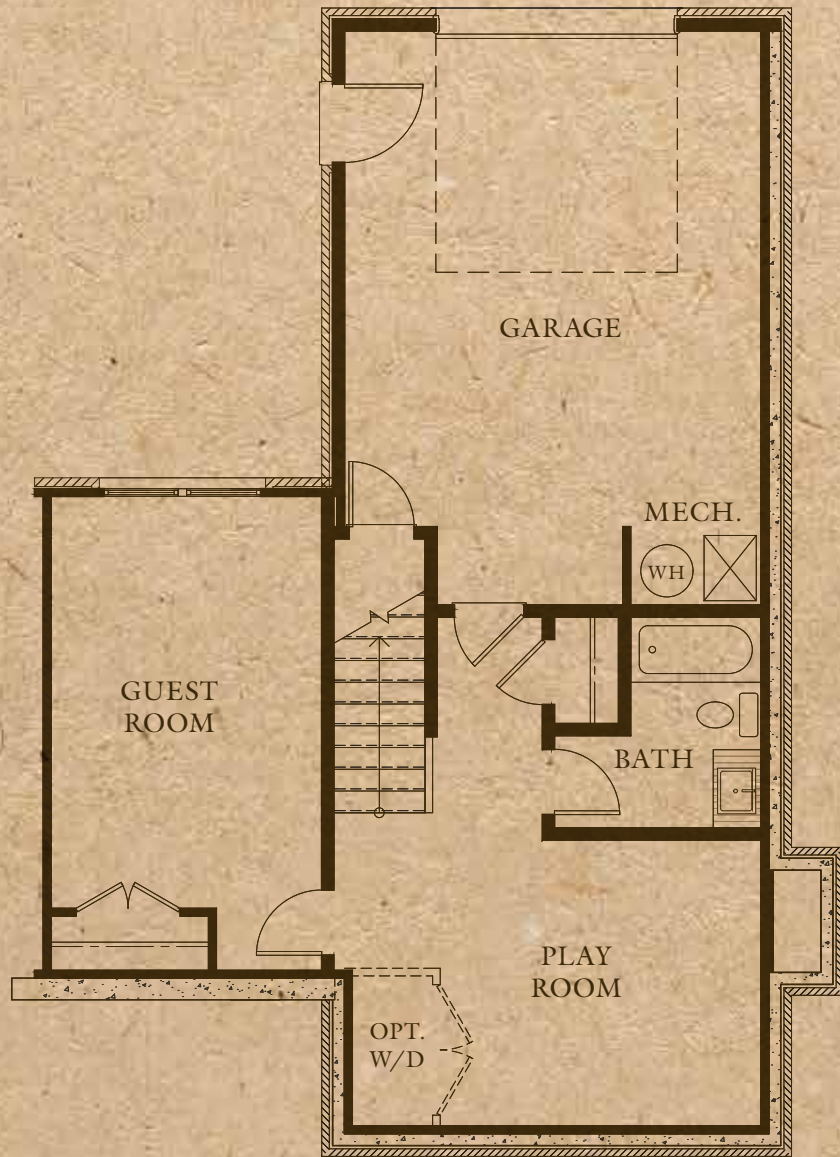

OldTownLilburn.com

RESIDENCE 6

4 BEDROOMS

3.5 BATHS

2,013 SQ.FT.

BASEMENT

1ST FLOOR

2ND FLOOR