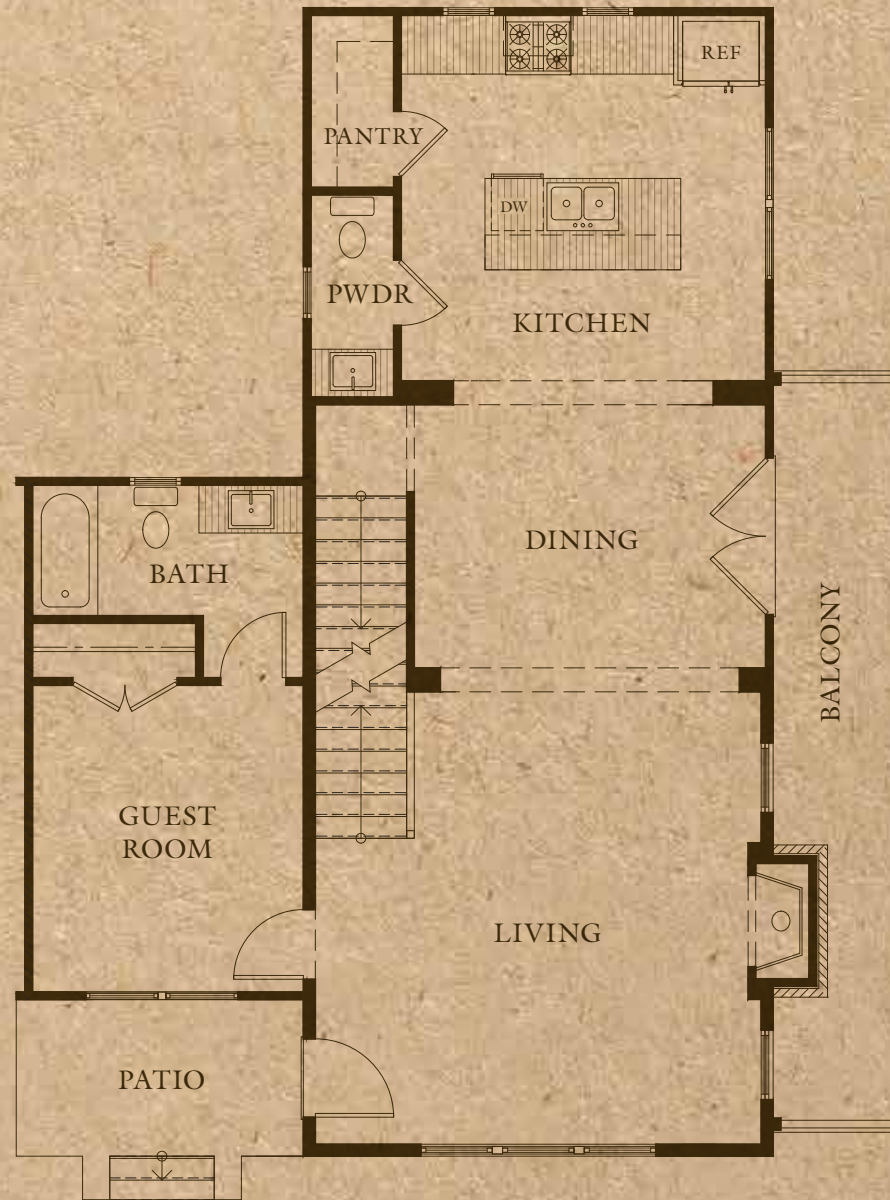

OldTownLilburn.com

RESIDENCE 6

4 BEDROOMS

3.5 BATHS

2,013 SQ.FT.

BASEMENT

1ST FLOOR

2ND FLOOR