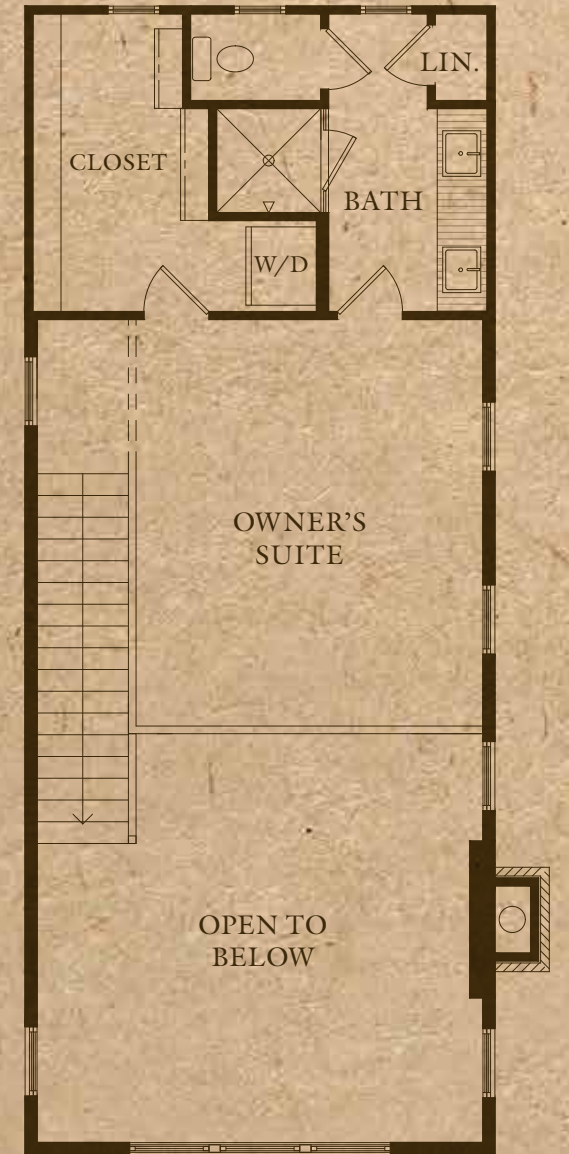

OldTownLilburn.com

RESIDENCE 6

4 BEDROOMS

3.5 BATHS

2,013 SQ.FT.

BASEMENT

1ST FLOOR

2ND FLOOR