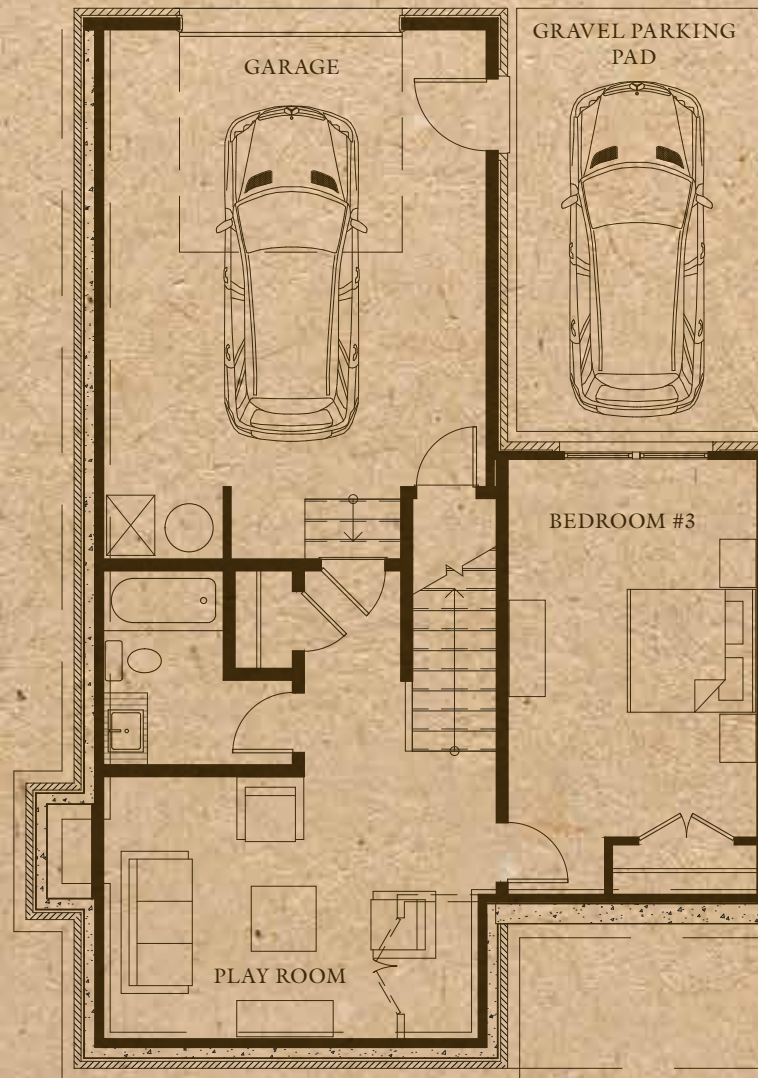

BASEMENT

1ST FLOOR

2ND FLOOR

OldTownLilburn.com

RESIDENCE 5

4 BEDROOMS

3.5 BATHS

2,013 SQ.FT.