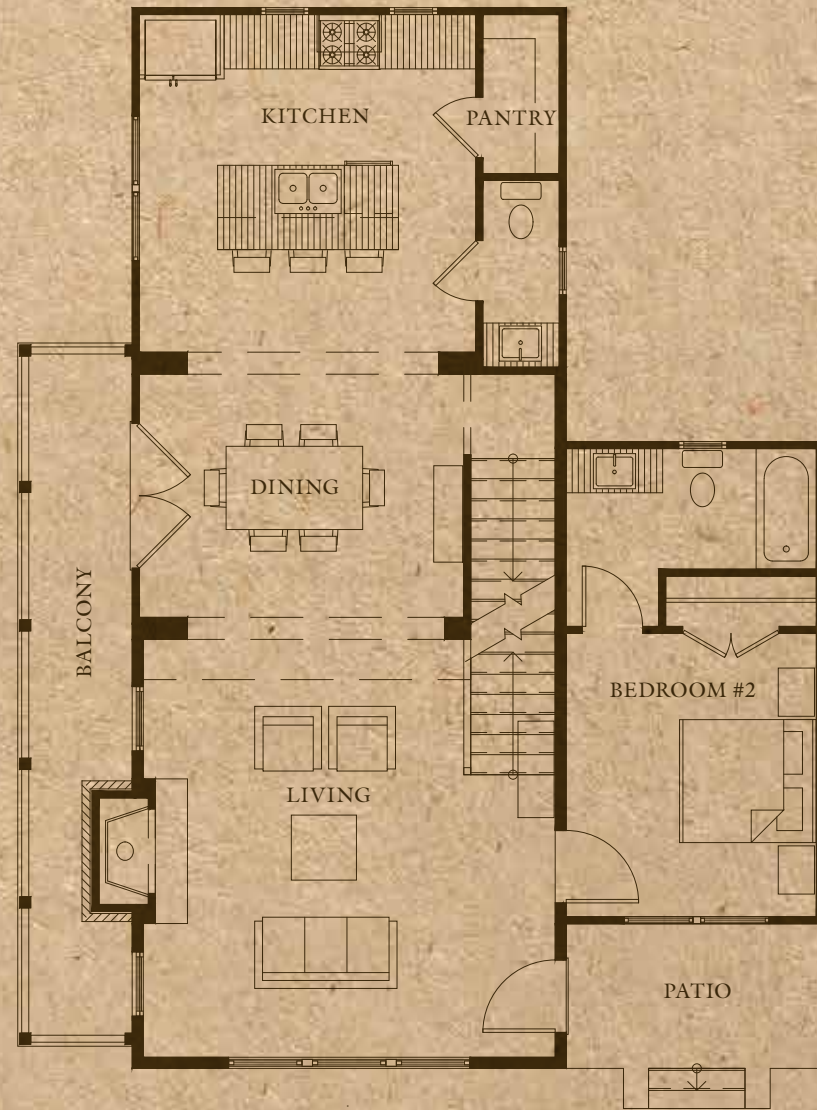

BASEMENT

1ST FLOOR

2ND FLOOR

OldTownLilburn.com

RESIDENCE 5

4 BEDROOMS

3.5 BATHS

2,013 SQ.FT.