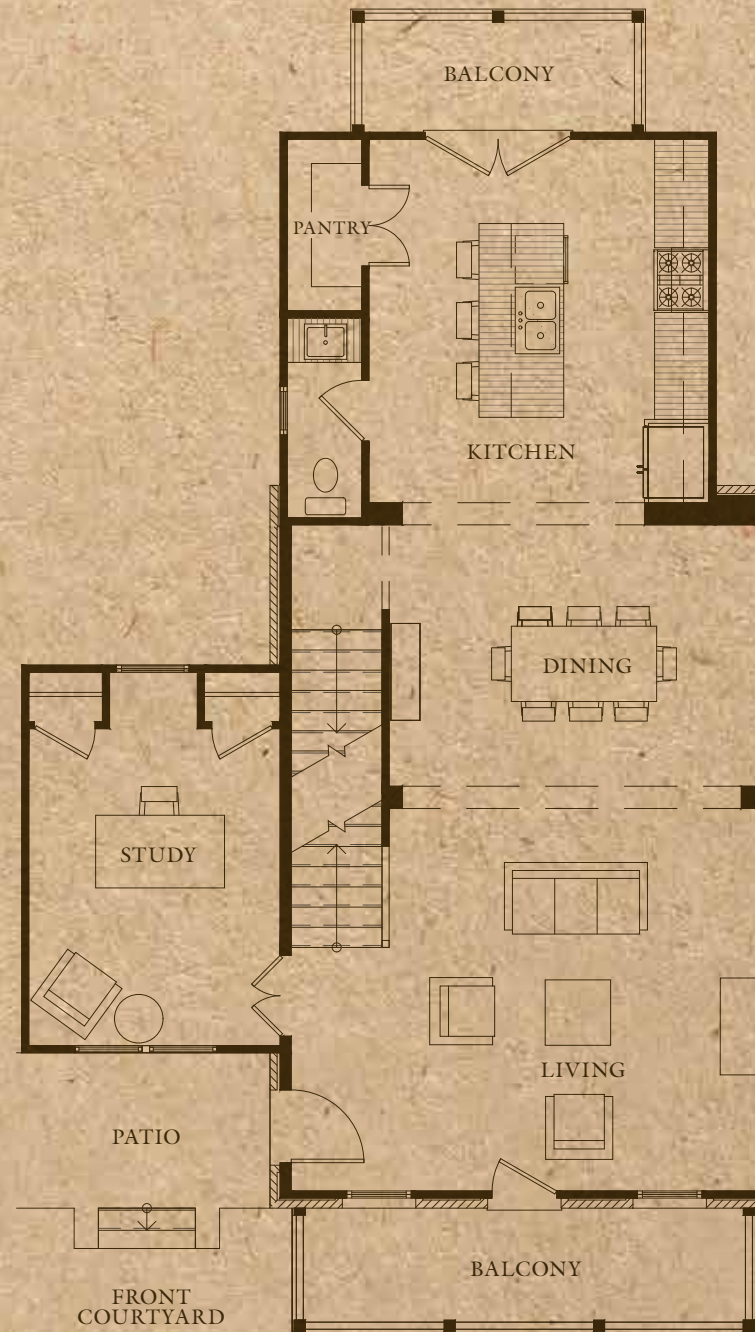

OldTownLilburn.com

RESIDENCE 1

4 BEDROOMS

3.5 BATHS

2,369 SQ.FT.

BASEMENT

1ST FLOOR

2ND FLOOR