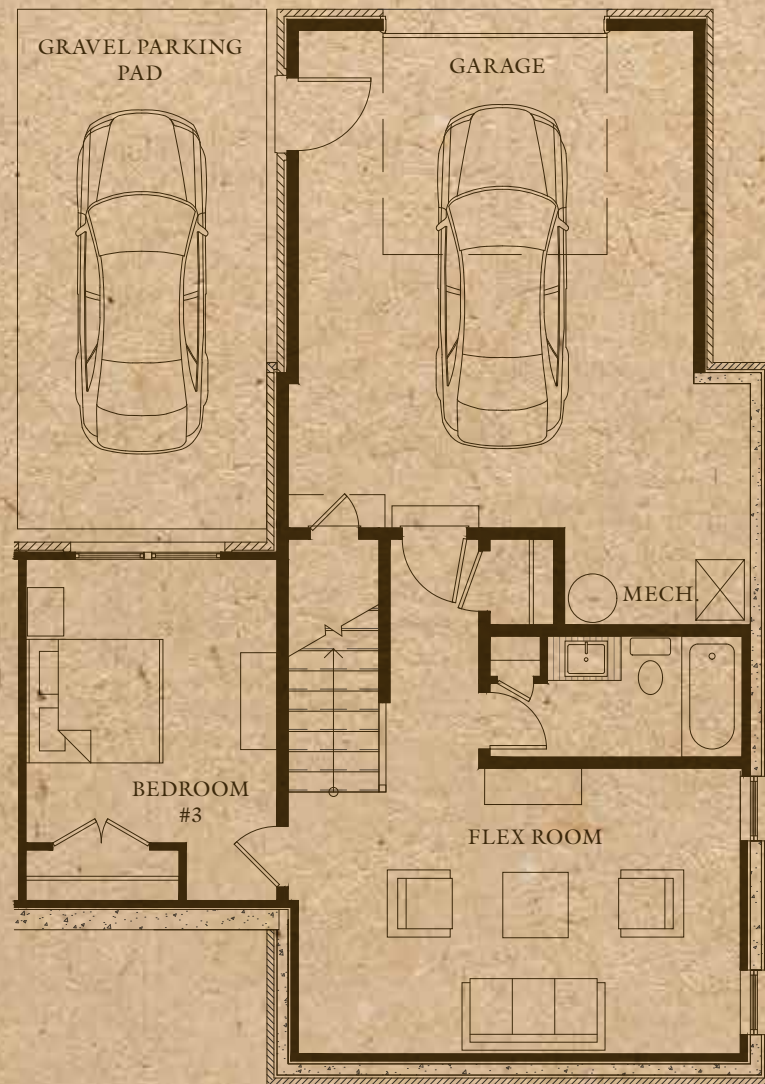

OldTownLilburn.com

RESIDENCE 1

4 BEDROOMS

3.5 BATHS

2,369 SQ.FT.

BASEMENT

1ST FLOOR

2ND FLOOR